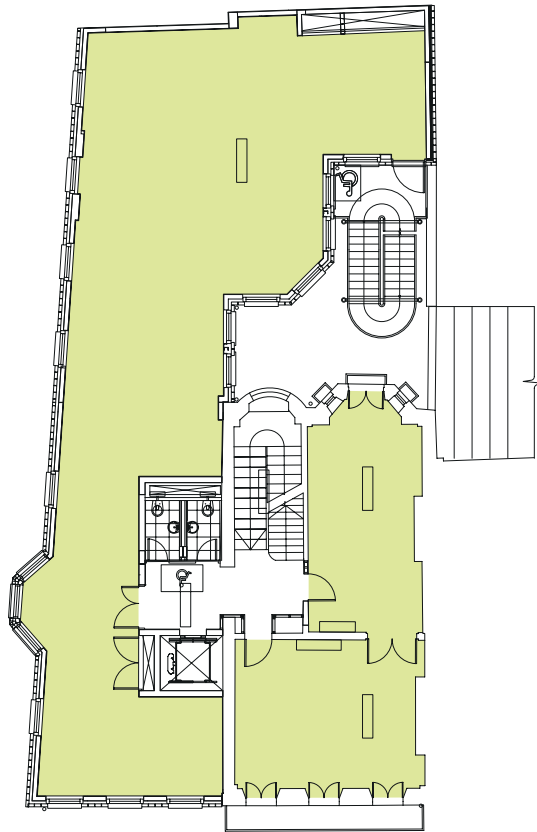

THE  
**BERKELEY  
SQUARE**  
ESTATE

**52 CHARLES STREET**  
MAYFAIR W1

**FIRST FLOOR** - 2,388 sq ft (221.85 sq m)

Not to scale

Charles Street